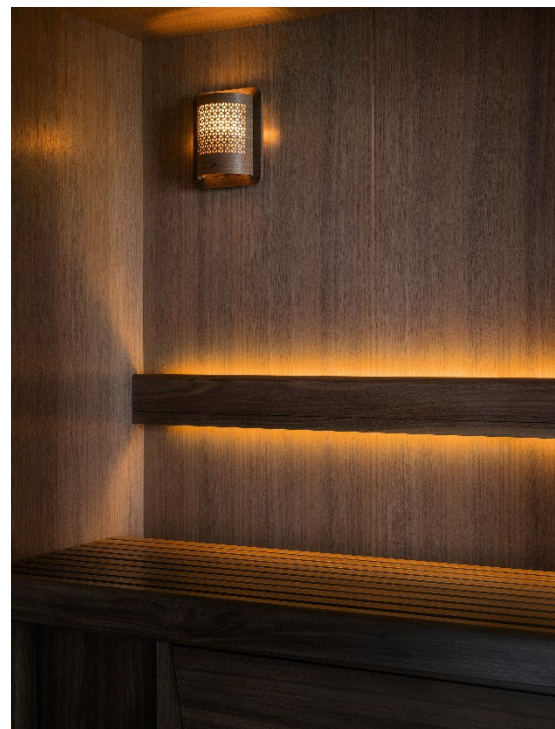

All the advantages of a sauna combined in a small home spa

Despite their compact and slim figure, sauna lovers do not have to make any compromises. With its exceptional quality and functionality as well as the numerous health benefits that regular saunas provide, such as: muscle relaxation, strengthened immune system and decreased stress levels all come into play in both mild and hot temperatures, as offered by the SANARIUM®. Not only does it allow a wide variety of bathing forms, which are not quite as hot, but the relative humidity is also significantly higher than in the classic Finnish sauna. If you add SaunaPUR® to your S1 with the SANARIUM®, you turn your small, practical sauna cabin into a true multi-talent.

Excellent quality

With the space-saving and extendable S1 sauna, all sauna fans can enjoy soothing warmth even where previously there was no room for a classic sauna. But there are even more arguments for buying the KLAFS S1: all variants with interior fittings made of untreated hemlock or waxed walnut meet the strict criteria for the award of the "Blue Angel" seal created by the German Federal Environment Agency – an environmental label that

Interior in walnut and with backrest lighting