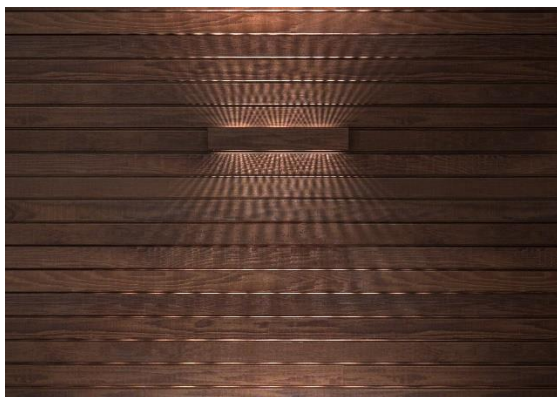

As the demand for innovation and the diversity of applications grows, so does the demand for uncomplicated operation. Smart solutions promise even more user convenience and are therefore in demand as never before, which is why KLAFS has developed the 21 TOUCHCONTROL - with a particular focus on simple control. Intelligently networked, intuitive operation of all KLAFS cabins and applications is possible on just one touchscreen tablet control. With this so-called master, up to 16 products can be operated without the need for an additional device. For an optimal overview, all connected KLAFS products are displayed in a clear tile look. The products can be controlled and monitored remotely via the KLAFS app - a function that promises maximum operational reliability.

Unprecedented customisation options

The expansion of the new range for the PROFI sauna is an excellent reflection of KLAFS' commitment to innovation, strong design solutions and optimum well-being. The new products make it possible to individualise the wellness experience in the sauna and spa area down to the smallest detail, offering plenty of design freedom with optimum comfort at the same time. From sauna loungers and atmospheric lights to 3D laser engravings, automated infusion bowls and easy-to-use, user-friendly sauna controls - the range creates perfect harmony between relaxation and individual enjoyment.

Lamp MAYLA effect