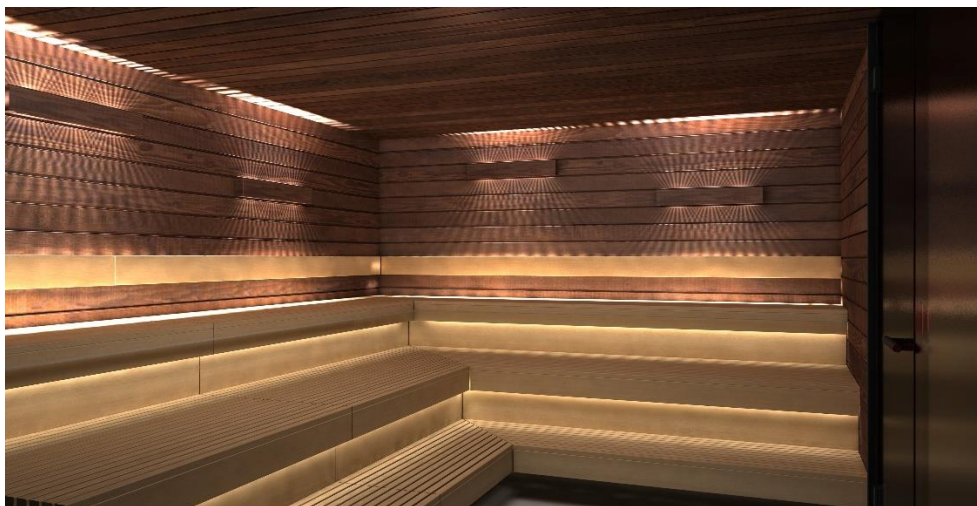

For even more well-being

With the aim of continuing to inspire with innovations and soothing aesthetics, KLAFS is expanding the range for the PROFI sauna with even more equipment options and new

90 °C

designs. A wide range of relaxing sensory experiences in a particularly appealing environment is becoming increasingly important in the commercial sector. And to achieve this, everything must be tailored to individual well-being and optimally fit respective needs. In order to best respond to this, KLAFS now offers its customers even more flexible and versatile design and equipment options for the PROFI sauna. In addition to two new sauna benches, lights and a new infusion bowl, there is now also the option of decorating the sauna with an individual 3D laser engraving. As if that were not enough, KLAFS also offers a new and even more convenient control system with which all products can be controlled via a touchscreen: the 21 TOUCHCONTROL.

"Innovation by Design": FINO and PIANO sauna benches

60 °C

The two new sauna benches PIANO and FINO combine timeless classic elegance with the highest functionality and optimal lying comfort. The high-quality filigree wooden slats of the FINO sauna bench bring lightness to any sauna and give it a noble, puristic appearance. The special design of the reclining surface of the PIANO sauna bench with its arrangement of 90° turned wooden slats gives the sauna a new and elegant look. The carefully positioned wooden slats and the recessed panel offer maximum seating comfort and give the impression that the recliners are floating. This also gives the sauna an airy, open character. The swivelling reclining level also allows better access to all surfaces and facilitates cleaning. LED lighting for the sauna benches rounds off the picture and sets wonderful warm, yet modern accents thanks to its glare-free positioning.