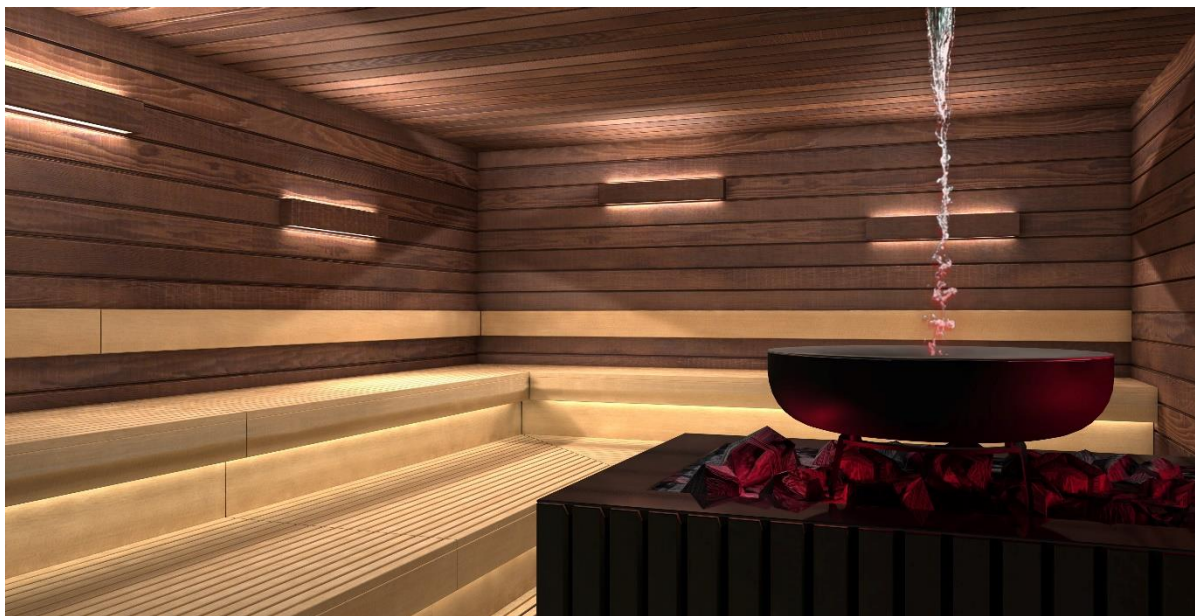

**From 3D laser engraving to new designs and automatic infusions:
KLAFS presents groundbreaking upgrades for commercial wellness areas**

Relaxation is the key to withstanding the hectic pace of everyday life and staying healthy in the long term. It makes it possible to let go of tension, regenerate the body and calm the mind. It is not surprising, then, that people are increasingly conscious of looking for soothing relaxation on holiday or after work. A feel-good ambience is crucial in order to quickly get away from a stressful everyday life and find a state of relaxation. This is becoming increasingly important, especially in the commercial sector. With this in mind, KLAFS - the market leader for saunas, wellness and spas - is presenting innovations for the Sauna PROFI that make exactly this possible. Inviting and aesthetically appealing wellness oases that ensure relaxing downtime from the very first minute. New well-designed loungers and lights, a spectacular 3D engraving and a new infusion bowl that complements the KLAFS automatic infusion system are now part of the range.

For even more well-being

With the aim of continuing to inspire with innovations and soothing aesthetics, KLAFS is expanding the range for the PROFI sauna with even more equipment options and new