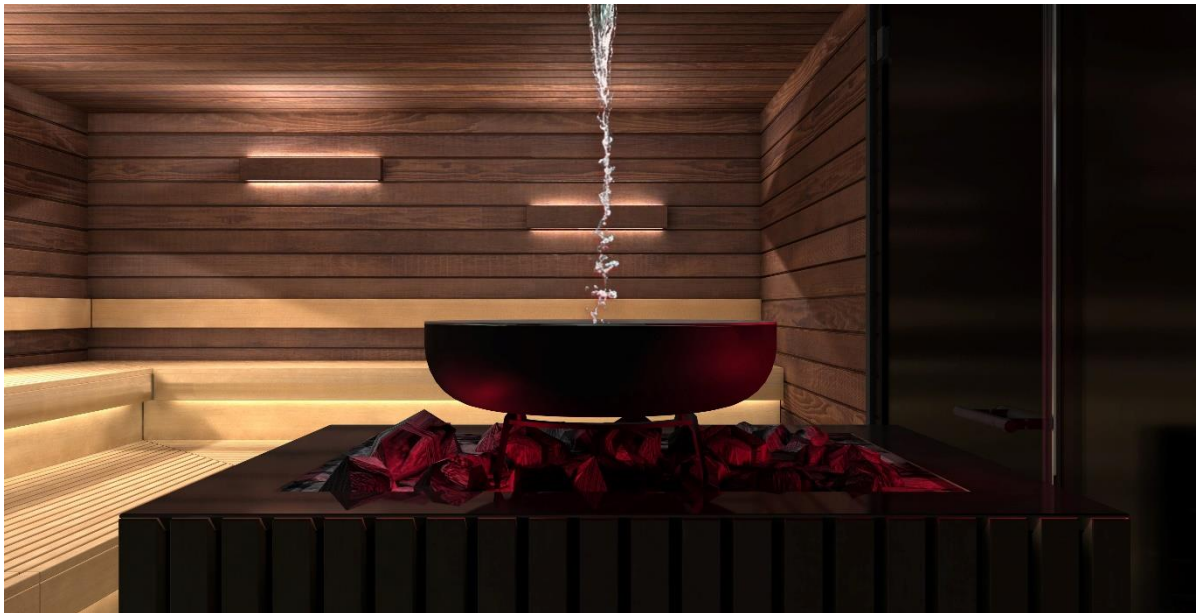

Complement to the MAJUS heater: automatic infusion with the ENYA infusion bowl

Offering guests a relaxing time-out in the sauna and at the same time making the moments of rest even more effective in terms of health is undoubtedly what the infusion at every sauna bath is for. To enable operators of commercial saunas to provide a continuous range of infusion ceremonies, KLAFS offers the new ENYA automatic infusion bowl. The integrated automatic infusion system can be set via a timed control or operated at the touch of a button. The design of the infusion tray is such that the water is centred by the surrounding rim. This means that the water always remains in the bowl,

Unprecedented customisation options

The expansion of the new range for the PROFI sauna is an excellent reflection of KLAFS' commitment to innovation, strong design solutions and optimum well-being. The new products make it possible to individualise the wellness experience in the sauna and spa area down to the smallest detail, offering plenty of design freedom with optimum comfort at the same time. From sauna loungers and atmospheric lights to 3D laser engravings, automated infusion bowls and easy-to-use, user-friendly sauna controls - the range creates perfect harmony between relaxation and individual enjoyment.

Lamp MAYLA effect

Lamp MAYLA

90 °C
Lounger FINO and laser engraving

60 °C
ENYA infusion bowl

40 °C
Photos: ©KLAFS GmbH

About KLAFS:

KLAFS has been creating places of relaxation for body and soul since 1928. Time and again, the company manages to surprise with groundbreaking innovations – such as the space-saving sauna KLAFS S1, which transforms from the size of a wall cabinet to a fully functional sauna within 20 seconds at the push of a button. Thanks to this innovative strength, KLAFS advanced from what was once a small family business to a global industry leader. Today, more than 800