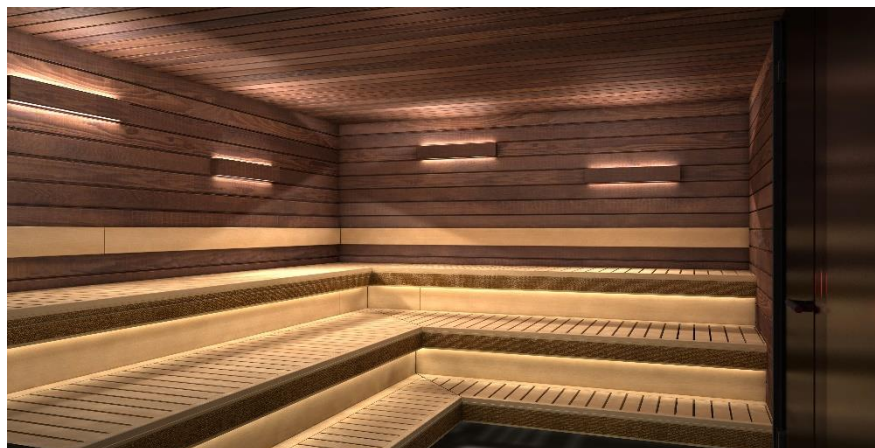

Harmoniously staged lighting scenes: MAYLA and MAYLA effect sauna lamps

It is not only the warmth or comfortable seating of a sauna that ensures deep relaxation - the right lighting can also create a cosy and calming mood. Soft, subdued light or warm colour tones can reduce stress and promote relaxation. The new MAYLA luminaires with translucent screen and MAYLA Effect with effect screen enable just that. They provide ideal illumination of the sauna and give every wellness oasis a cosy ambience of relaxation and tranquillity.

The lighting can be adjusted to suit the cabin and the light colour, brightness and warmth can be adjusted to suit the mood, creating a very special atmosphere in the room.

MAYLA can be dimmed Lounger PIANO and lamp MAYLA