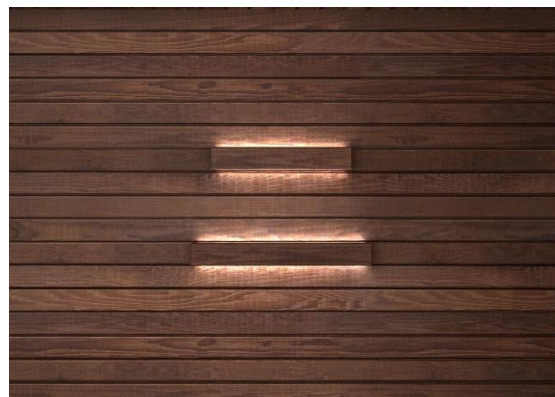

Even more convenient control of KLAFS products with 21 TOUCHCONTROL

As the demand for innovation and the diversity of applications grows, so does the demand for uncomplicated operation. Smart solutions promise even more user convenience and are therefore in demand as never before, which is why KLAFS has developed the 21 TOUCHCONTROL - with a particular focus on simple control. Intelligently networked, intuitive operation of all KLAFS cabins and applications is possible on just one touchscreen tablet control. With this so-called master, up to 16 products can be operated without the need for an additional device. For an optimal overview, all connected KLAFS products are displayed in a clear tile look. The products can be controlled and monitored remotely via the KLAFS app - a function that promises maximum operational reliability.

Unprecedented customisation options

The expansion of the new range for the PROFI sauna is an excellent reflection of KLAFS' commitment to innovation, strong design solutions and optimum well-being. The new products make it possible to individualise the wellness experience in the sauna and spa area down to the smallest detail, offering plenty of design freedom with optimum comfort at the same time. From sauna loungers and atmospheric lights to 3D laser engravings, automated infusion bowls and easy-to-use, user-friendly sauna controls - the range creates perfect harmony between relaxation and individual enjoyment.

Lamp MAYLA